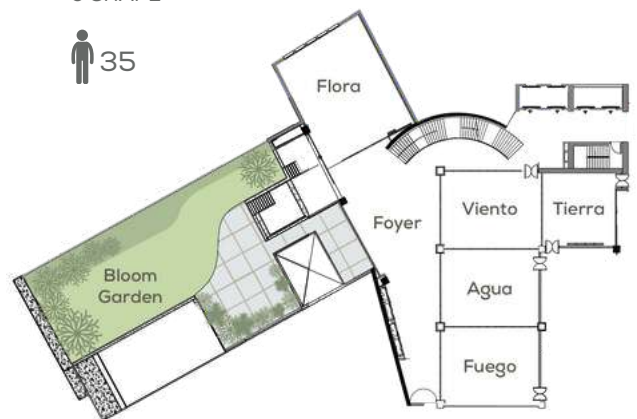

AGUA

CAPACITY

Area sq.m
88

Dimensions mt. (L x W x H)
11 x 8 x 5.4

Area sq.ft.
947

Dimensions ft. (L x W x H)
36.1 x 26.2 x 17.7

BANQUET

70

BLOOM GARDEN

CAPACITY

Area sq.m
286

Dimensions mt. (L x W)
26 x 11

Area sq.ft.
3079

Dimensions ft. (L x W)
85.3 x 36

BANQUET

70

THEATRE

95

CLASSROOM

70

STUDENT DESK

70

COCKTAIL
SETUP

90

FOYER

CAPACITY

Area sq.m
312

Dimensions mt. (L x W x H)
26 x 12 x 5.4

Area sq.ft.
3358

Dimensions ft. (L x W x H)
85.3 x 39.4 x 17.7

BANQUET

50