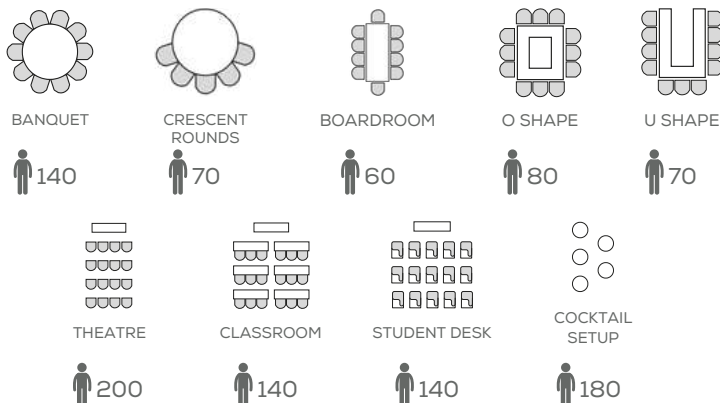

FOYER

CAPACITY

Area sq.m
312

Dimensions mt. (L x W x H)
26 x 12 x 5.4

Area sq.ft.
3358

Dimensions ft. (L x W x H)
85.3 x 39.4 x 17.7

BANQUET

50

CRESCENT
ROUNDS

25

THEATRE

40

CLASSROOM

40

STUDENT DESK

40

COCKTAIL
SETUP

90

Ballrooms Combination

Fuego + Agua

Area sq.m
176

Dimensions mt. (L x W x H)
22 x 16 x 5.4

Area sq.ft.
1894

Dimensions ft. (L x W x H)
72.2 x 52.5 x 17.7

Area sq.ft.
1636

Dimensions ft. (L x W x H)
62.3 x 52.5 x 17.7