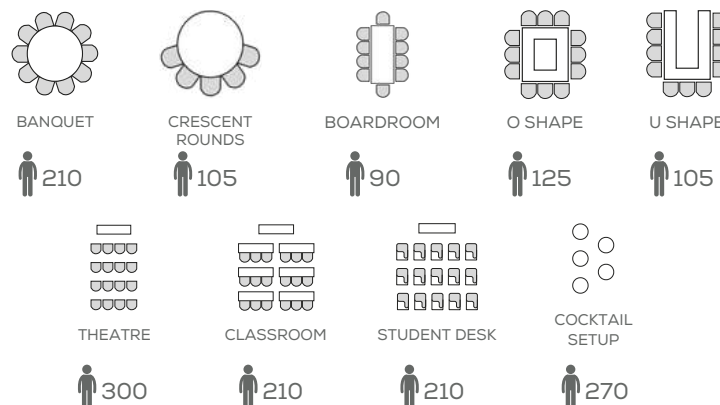

Fuego + Agua + Viento + Tierra

Area sq.m
328

Dimensions mt. (L x W x H)
41 x 32 x 5.4

Area sq.ft.
3531

Dimensions ft. (L x W x H)
134.5 x 105 x 17.7