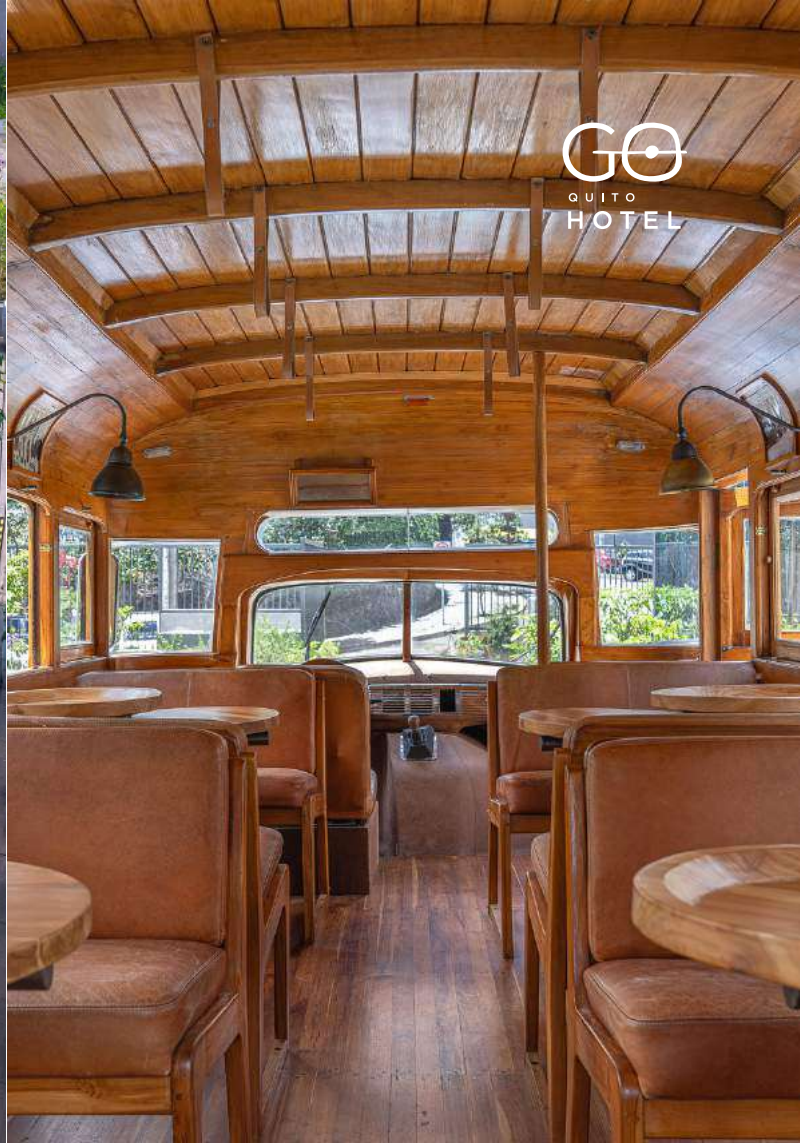

Area sq.mt. 235
Dimensions mt. (L x W) 27 x 8.6

Area sq.ft. 2,533
Dimensions ft. (L x W x H) 89.8 x 28.2

BANQUET 50

COCKTAIL SETUP 120

CHIVA (TRADITIONAL RUSTIC BUS)

CAPACITY

Area sq.mt. 10
Dimensions mt. (L x W x H)
4.5 x 2.2 x 1.8

Area sq.ft. 107
Dimensions ft. (L x W x H)
14.8 x 7.2 x 5.9

BANQUET  16

COCKTAIL
SETUP  16