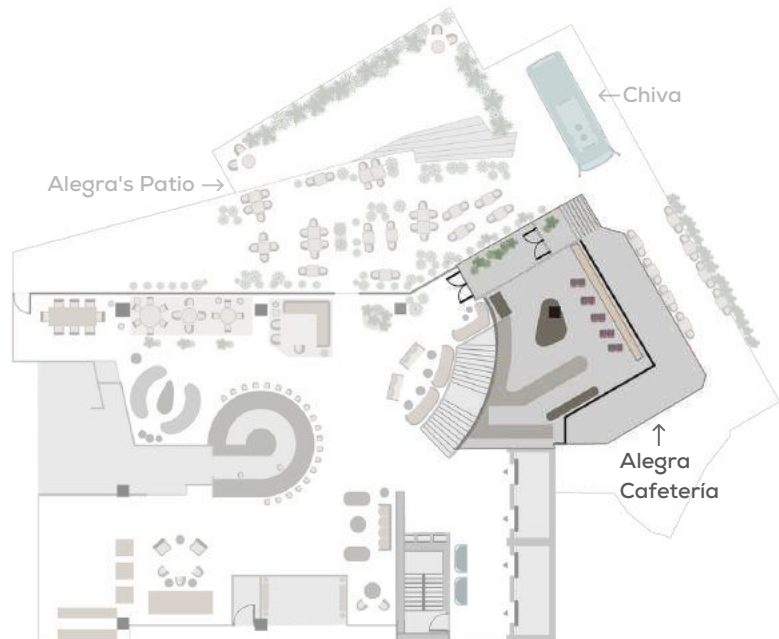

ALEGRIA CAFETERIA

CAPACITY

Area sq.mt. 26
Dimensions mt. (L x W x H) 8.7 x 3 x 5

Area sq.ft. 281
Dimensions ft. (L x W x H) 28.5 x 9.8 x 16.4

BANQUET

10

ALEGRA'S PATIO

CAPACITY

Area sq.mt. 235
Dimensions mt. (L x W) 27 x 8.6

Area sq.ft. 2,533
Dimensions ft. (L x W x H) 89.8 x 28.2

BANQUET 50

COCKTAIL SETUP 120

CHIVA (TRADITIONAL RUSTIC BUS)

CAPACITY

Area sq.mt. 10
Dimensions mt. (L x W x H)
4.5 x 2.2 x 1.8

Area sq.ft. 107
Dimensions ft. (L x W x H)
14.8 x 7.2 x 5.9

BANQUET  16

COCKTAIL
SETUP  16