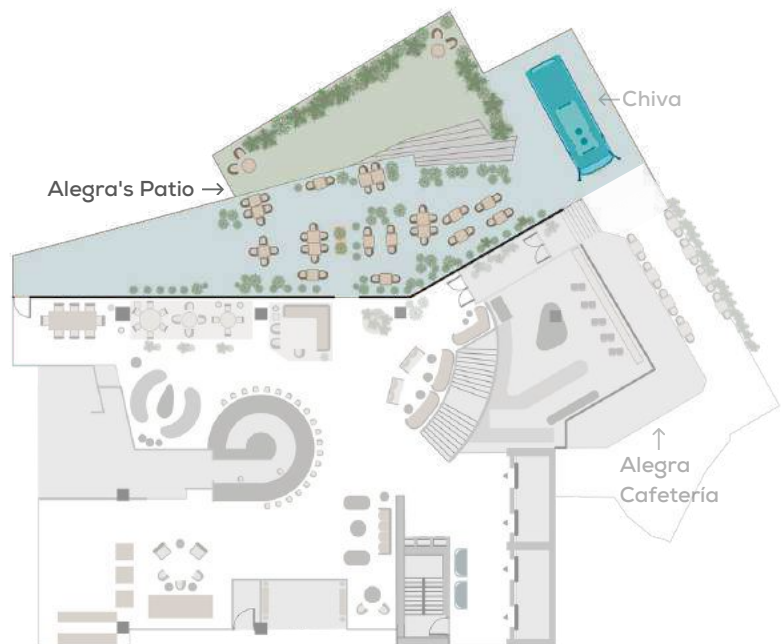

ALEGRIA CAFETERIA

CAPACITY

Area sq.mt. 26
Dimensions mt. (L x W x H) 8.7 x 3 x 5

Area sq.ft. 281
Dimensions ft. (L x W x H) 28.5 x 9.8 x 16.4

BANQUET

10

ALEGRA'S PATIO

CAPACITY

Area sq.mt. 235
Dimensions mt. (L x W) 27 x 8.6

Area sq.ft. 2,533
Dimensions ft. (L x W x H) 89.8 x 28.2

BANQUET 50

COCKTAIL SETUP 120

CHIVA (TRADITIONAL RUSTIC BUS)

CAPACITY

Area sq.mt. 10
Dimensions mt. (L x W x H)
4.5 x 2.2 x 1.8

Area sq.ft. 107
Dimensions ft. (L x W x H)
14.8 x 7.2 x 5.9

BANQUET  16

COCKTAIL
SETUP  16