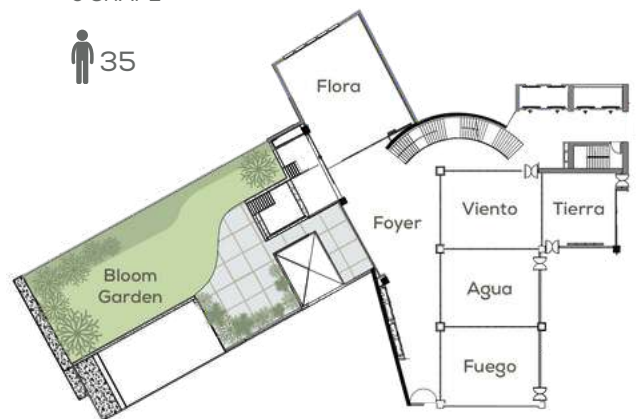

FLORA

CAPACITY

Area sq.m
135

Dimensions mt. (L x W x H)
12.7 x 10.6 x 5.4

Area sq.ft.
1449

Dimensions ft. (L x W x H)
41.7 x 34.8 x 17.7

BANQUET

90

BLOOM GARDEN

CAPACITY

Area sq.m
286

Dimensions mt. (L x W)
26 x 11

Area sq.ft.
3079

Dimensions ft. (L x W)
85.3 x 36

BANQUET

70

THEATRE

95

CLASSROOM

70

STUDENT DESK

70

COCKTAIL
SETUP

90

FOYER

CAPACITY

Area sq.m
312

Dimensions mt. (L x W x H)
26 x 12 x 5.4

Area sq.ft.
3358

Dimensions ft. (L x W x H)
85.3 x 39.4 x 17.7

BANQUET

50