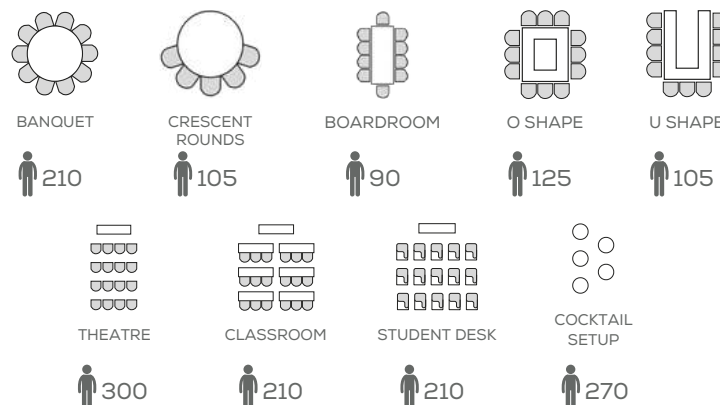

Fuego + Agua + Viento + Tierra

Area sq.m
328

Dimensions mt. (L x W x H)
41 x 32 x 5.4

Area sq.ft.
3531

Dimensions ft. (L x W x H)
134.5 x 105 x 17.7