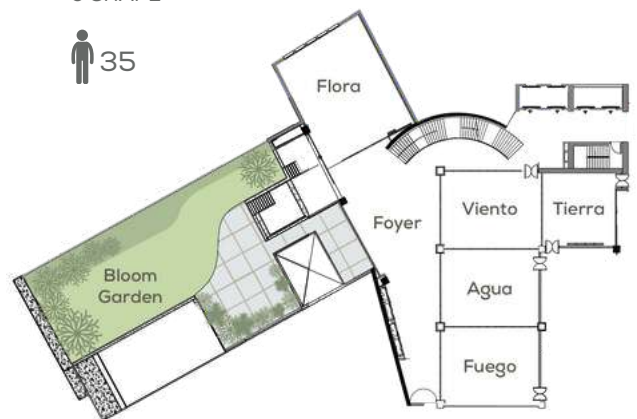

BLOOM GARDEN

CAPACITY

Area sq.m
286

Dimensions mt. (L x W)
26 x 11

Area sq.ft.
3079

Dimensions ft. (L x W)
85.3 x 36

BANQUET

70

CRESCENT
ROUNDS

35

BOARDROOM

30

O SHAPE

40

U SHAPE

35

THEATRE

95

CLASSROOM

70

STUDENT DESK

70

COCKTAIL
SETUP

90

FOYER

CAPACITY

Area sq.m
312

Dimensions mt. (L x W x H)
26 x 12 x 5.4

Area sq.ft.
3358

Dimensions ft. (L x W x H)
85.3 x 39.4 x 17.7

BANQUET

50