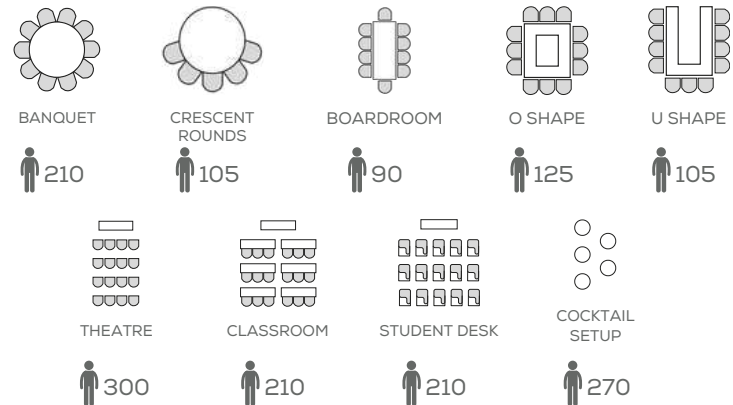

Fuego + Agua + Viento + Tierra

Area sq.m
328

Dimensions mt. (L x W x H)
41 x 32 x 5.4

Area sq.ft.
3531

Dimensions ft. (L x W x H)
134.5 x 105 x 17.7