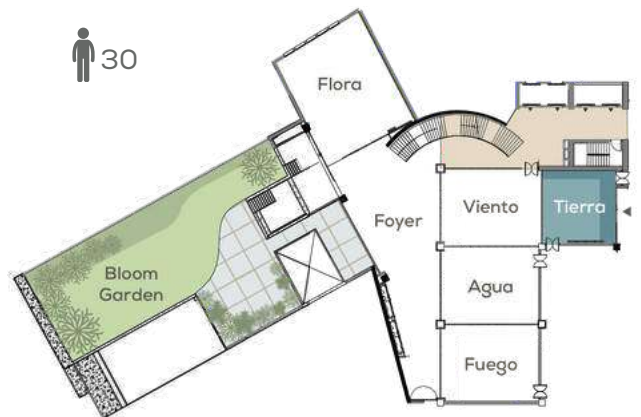

TIERRA

CAPACITY

Area sq.m
64

Dimensions mt. (L x W x H)
8 x 8 x 5.4

Area sq.ft.
689

Dimensions ft. (L x W x H)
26.2 x 26.2 x 17.7

BANQUET

50

CRESCENT
ROUNDS

25

BOARDROOM

20

O SHAPE

25

U SHAPE

30

THEATRE

50

CLASSROOM

35

STUDENT DESK

35

COCKTAIL
SETUP

40

BLOOM GARDEN

CAPACITY

Area sq.m
286

Dimensions mt. (L x W)
26 x 11

Area sq.ft.
3079

Dimensions ft. (L x W)
85.3 x 36

BANQUET

70