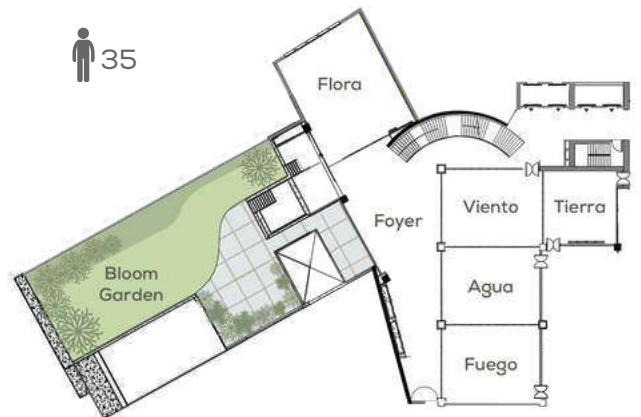

BLOOM GARDEN

CAPACITY

Area sq.m
286

Dimensions mt. (L x W)
26 x 11

Area sq.ft.
3079

Dimensions ft. (L x W)
85.3 x 36

BANQUET

70

CRESCENT
ROUNDS

35

BOARDROOM

30

O SHAPE

40

U SHAPE

35

THEATRE

95

CLASSROOM

70

STUDENT DESK

70

COCKTAIL
SETUP

90

FOYER

CAPACITY

Area sq.m
312

Dimensions mt. (L x W x H)
26 x 12 x 5.4

Area sq.ft.
3358

Dimensions ft. (L x W x H)
85.3 x 39.4 x 17.7

BANQUET

50