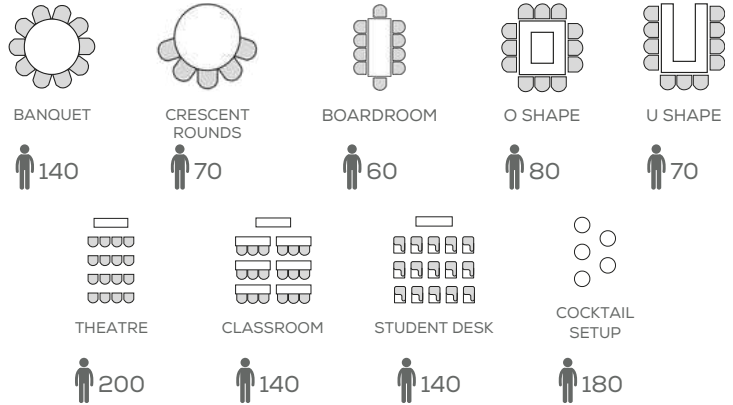

CRESCENT
ROUNDS

25

THEATRE

40

CLASSROOM

40

STUDENT DESK

40

COCKTAIL
SETUP

90

Ballrooms Combination

Fuego + Agua

Area sq.m
176

Dimensions mt. (L x W x H)
22 x 16 x 5.4

Area sq.ft.
1894

Dimensions ft. (L x W x H)
72.2 x 52.5 x 17.7