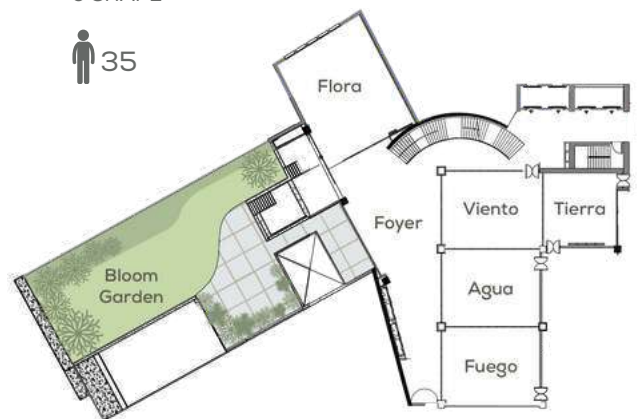

UNIVERSO

CAPACITY

Area sq.m
775

Dimensions m (L x W x H)
80 x 55 x 5.4

Area sq.ft.
8338

Dimensions ft. (L x W x H)
346.8 x 215.2 x 17.7

BANQUET

400

BLOOM GARDEN

CAPACITY

Area sq.m
286

Dimensions mt. (L x W)
26 x 11

Area sq.ft.
3079

Dimensions ft. (L x W)
85.3 x 36

BANQUET

70

THEATRE

95

CLASSROOM

70

STUDENT DESK

70

COCKTAIL
SETUP

90

FOYER

CAPACITY

Area sq.m
312

Dimensions mt. (L x W x H)
26 x 12 x 5.4

Area sq.ft.
3358

Dimensions ft. (L x W x H)
85.3 x 39.4 x 17.7

BANQUET

50