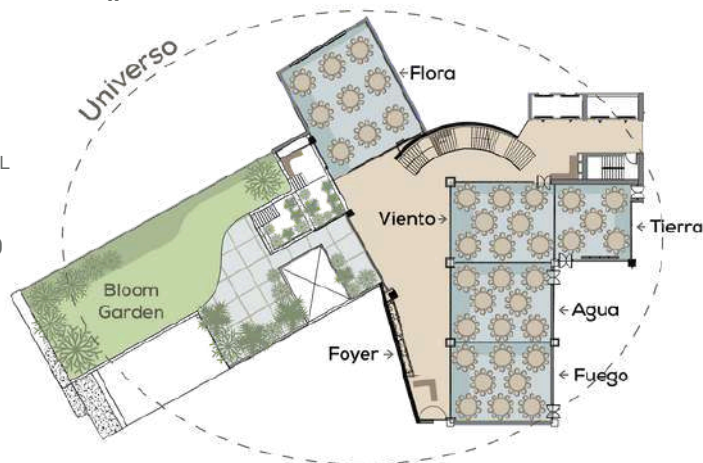

UNIVERSO

CAPACITY

Area sq.m
775

Dimensions m (L x W x H)
80 x 55 x 5.4

Area sq.ft.
8338

Dimensions ft. (L x W x H)
346.8 x 215.2 x 17.7

BANQUET

400

THEATRE

500

CLASSROOM

380

STUDENT DESK

380

COCKTAIL
SETUP

600

BLOOM GARDEN

CAPACITY

Area sq.m
286

Dimensions mt. (L x W)
26 x 11

Area sq.ft.
3079

Dimensions ft. (L x W)
85.3 x 36

BANQUET

70

CRESCENT
ROUNDS

35

BOARDROOM

30

O SHAPE

40

U SHAPE

35