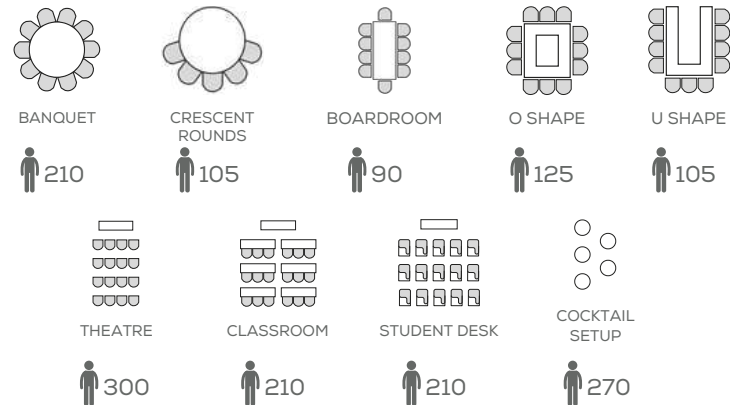

Fuego + Agua + Viento + Tierra

Area sq.m
328

Dimensions mt. (L x W x H)
41 x 32 x 5.4

Area sq.ft.
3531

Dimensions ft. (L x W x H)
134.5 x 105 x 17.7