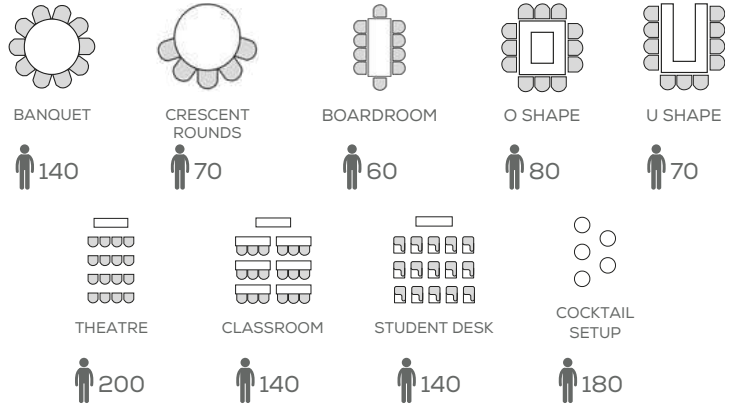

UNIVERSO

CAPACITY

Area sq.m
775

Dimensions m (L x W x H)
80 x 55 x 5.4

Area sq.ft.
8338

Dimensions ft. (L x W x H)
346.8 x 215.2 x 17.7

BANQUET

400

CRESCENT
ROUNDS

25

THEATRE

40

CLASSROOM

40

STUDENT DESK

40

COCKTAIL
SETUP

90

Ballrooms Combination

Fuego + Agua

Area sq.m
176

Dimensions mt. (L x W x H)
22 x 16 x 5.4

Area sq.ft.
1894

Dimensions ft. (L x W x H)
72.2 x 52.5 x 17.7