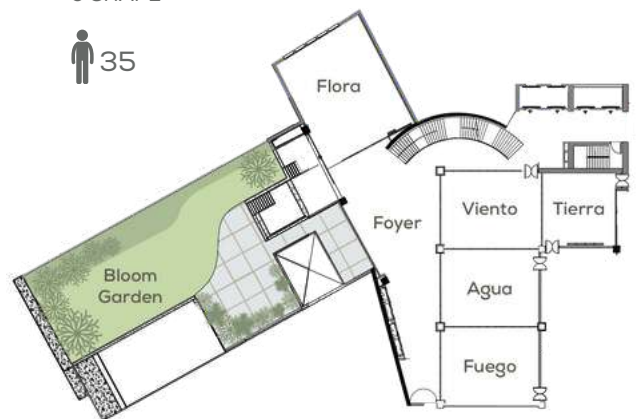

VIENTO

CAPACITY

Area sq.m
88

Dimensions mt. (L x W x H)
11 x 8 x 5.4

Area sq.ft.
947

Dimensions ft. (L x W x H)
36.1 x 26.2 x 17.7

BANQUET

70

BLOOM GARDEN

CAPACITY

Area sq.m
286

Dimensions mt. (L x W)
26 x 11

Area sq.ft.
3079

Dimensions ft. (L x W)
85.3 x 36

BANQUET

70

THEATRE

95

CLASSROOM

70

STUDENT DESK

70

COCKTAIL
SETUP

90

FOYER

CAPACITY

Area sq.m
312

Dimensions mt. (L x W x H)
26 x 12 x 5.4

Area sq.ft.
3358

Dimensions ft. (L x W x H)
85.3 x 39.4 x 17.7

BANQUET

50