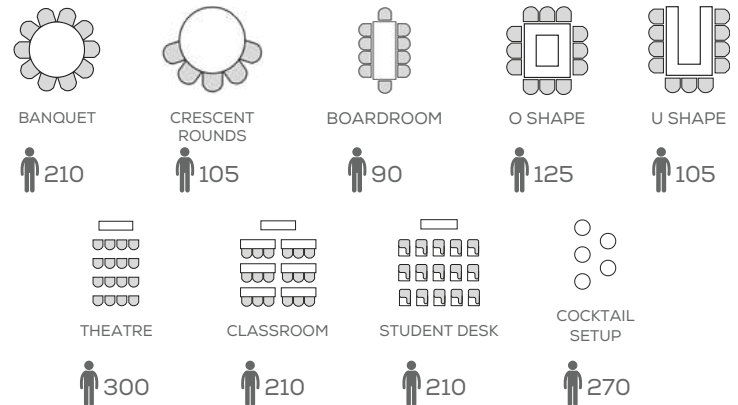

Fuego + Agua + Viento + Tierra

Area sq.m
328

Dimensions mt. (L x W x H)
41 x 32 x 5.4

Area sq.ft.
3531

Dimensions ft. (L x W x H)
134.5 x 105 x 17.7