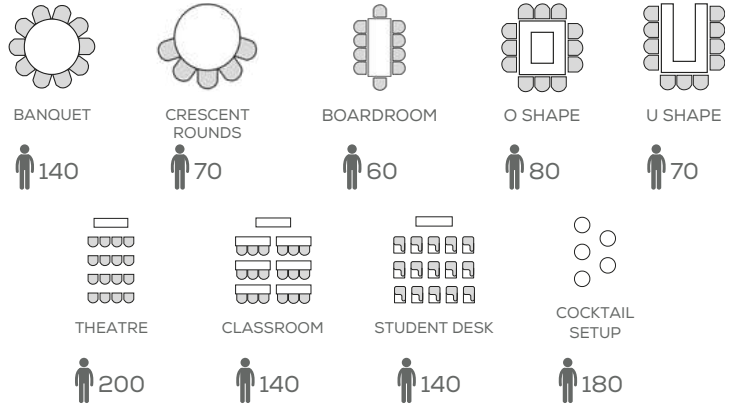

VIENTO

CAPACITY

Area sq.m
88

Dimensions mt. (L x W x H)
11 x 8 x 5.4

Area sq.ft.
947

Dimensions ft. (L x W x H)
36.1 x 26.2 x 17.7

BANQUET

70

CRESCENT
ROUNDS

25

THEATRE

40

CLASSROOM

40

STUDENT DESK

40

COCKTAIL
SETUP

90

Ballrooms Combination

Fuego + Agua

Area sq.m
176

Dimensions mt. (L x W x H)
22 x 16 x 5.4

Area sq.ft.
1894

Dimensions ft. (L x W x H)
72.2 x 52.5 x 17.7